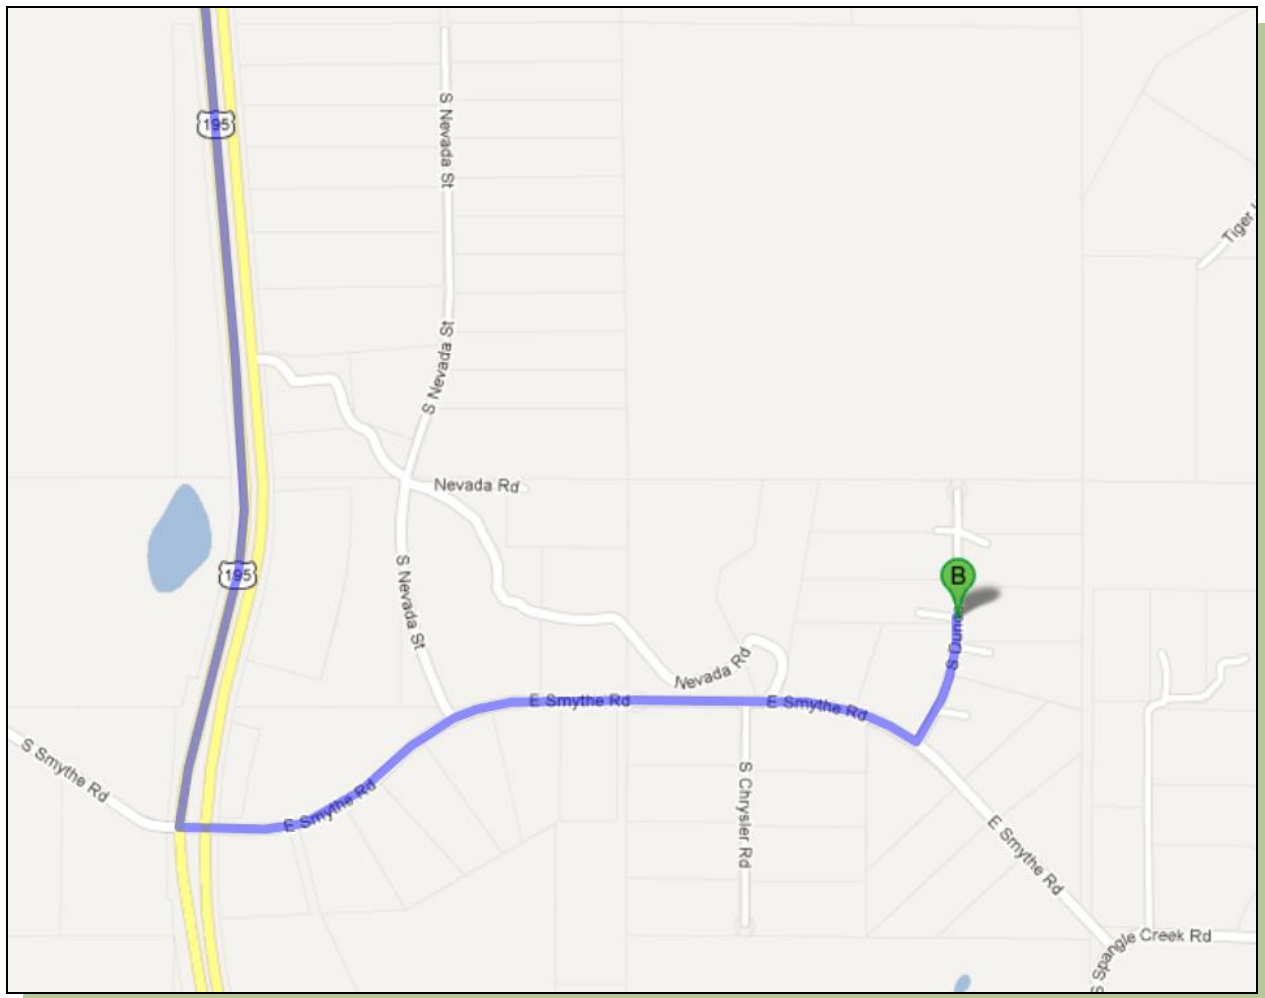

Directions to Duncan Road Training Area, Spangle, WA

From Spokane Head west on I-90
Take exit 279 to merge onto US-195 S toward Colfax/Pullman. Go 13 miles
Turn left onto E Smythe Rd. Go .9 miles
Take the 3rd left onto S Duncan Rd
Go to the end of the road.

The house on the west side of the end has in the past been cranky about having us there. But it looks like the house has been sold Keep the dogs from going to the sides of the parking area on to private property.